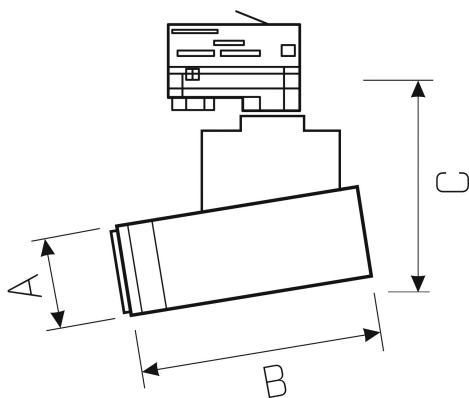

MDR PAVA

Technical data:

Code	WOJP00382
Power	35 W
Nominal current	0.1674 mA
Voltage	230 V
Energy efficiency class	LED
Energy consumption	35 kWh/1000h
Frequency	50HZ
Protection class	I
Power supply included	Yes
Manufacturer of power supply	TRItaNIC
Power factor	0.93
Luminous flux	3500 lm
Lamp efficacy	100 lm/W
Colour temperature	3000 K
Colour of light	WW
UGR	nd.
RA	90
Light source included	Yes
Producer of LED diodes	CREE
Uniformity of color SDCM max	3
Dimmable	OPC
Working temperature range	-20 to +40 °C
Lifespan	50000 h
Housing material	Aluminum
Degree of protection (IP)	IP20
Colour	White
Dimension (AxBxC)	0102x176x184 mm
Weight	1.79 kg
For use	Inside
Assembly	On 3-circuit system
Application	Inside
Made in	PL

Additional information:

MDR37PRO35930RW